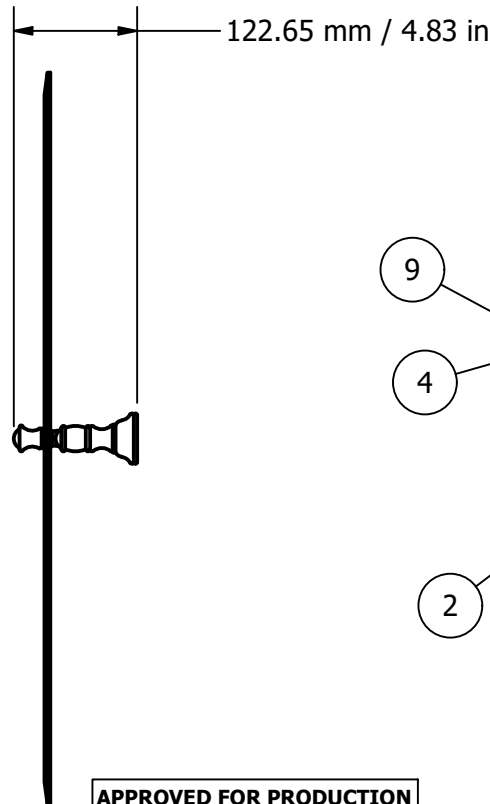

PARTS LIST			
ITEM	QTY	PART NUMBER	DESCRIPTION
1	2	TBBS-2	BACKPLATE
2	1	MROV-91	OVAL MIRROR
3	2	TSPS-2	HUB
4	4	CL-CAP	CAP
5	2	MR-TILT-FITT	HUB
6	4	CRRD-34	CHECK RING
7	2	LNMR-38	RETAINER LOCKNUT
8	2	PSRD-58	HUB
9	2	KBBD-1	HUB

APPROVED FOR PRODUCTION
 By: RICHARD PAUL
 Date: 12-12-18

UNLESS OTHERWISE SPECIFIED	
.X	± .3mm
.XX	± .15mm
.XXX	± .008mm

COPYRIGHT @ALLIEDBRASS 2018	CHECKED 12-12-18	P.D.
	APPROVED 12-12-18	R.A.

DRAWN 12-12-18	IM
CHECKED 12-12-18	P.D.
APPROVED 12-12-18	R.A.

MATERIAL:	BRASS
DESCRIPTION:	Carolina Oval Tilt Mirror with Beveled Edge

FINISH	TBD
QTY	TBD
DRAWING NO.	CL-91
SCALE	1.5:1
SHEET	1 OF 1
REV	0

2

1