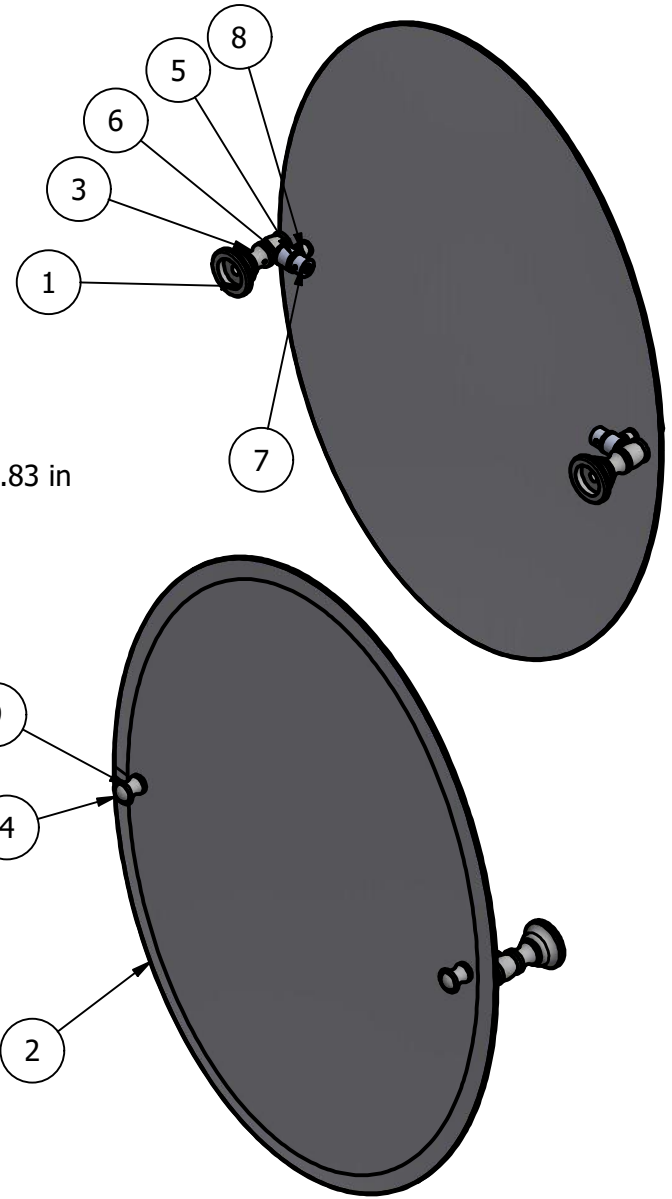

PARTS LIST			
ITEM	QTY	PART NUMBER	DESCRIPTION
1	2	TBBS-2	BACKPLATE
2	1	MROV-91	OVAL MIRROR
3	2	TSPS-2	HUB
4	4	CL-CAP	CAP
5	2	MR-TILT-FITT	HUB
6	4	CRRD-34	CHECK RING
7	2	LNMR-38	RETAINER LOCKNUT
8	2	PSRD-58	HUB
9	2	KBBD-1	HUB

APPROVED FOR PRODUCTION
 By: RICHARD PAUL
 Date: 12-12-18

UNLESS OTHERWISE SPECIFIED	
.X	± .3mm
.XX	± .15mm
.XXX	± .008mm

COPYRIGHT @ALLIEDBRASS 2018	CHECKED 12-12-18	P.D.
	APPROVED 12-12-18	R.A.

DRAWN 12-12-18	IM
CHECKED 12-12-18	P.D.
APPROVED 12-12-18	R.A.

MATERIAL:	BRASS
DESCRIPTION:	Carolina Oval Tilt Mirror with Beveled Edge

FINISH	TBD
QTY	TBD
DRAWING NO.	CL-91
SCALE	1.5:1
SHEET	1 OF 1
REV	0

2

1