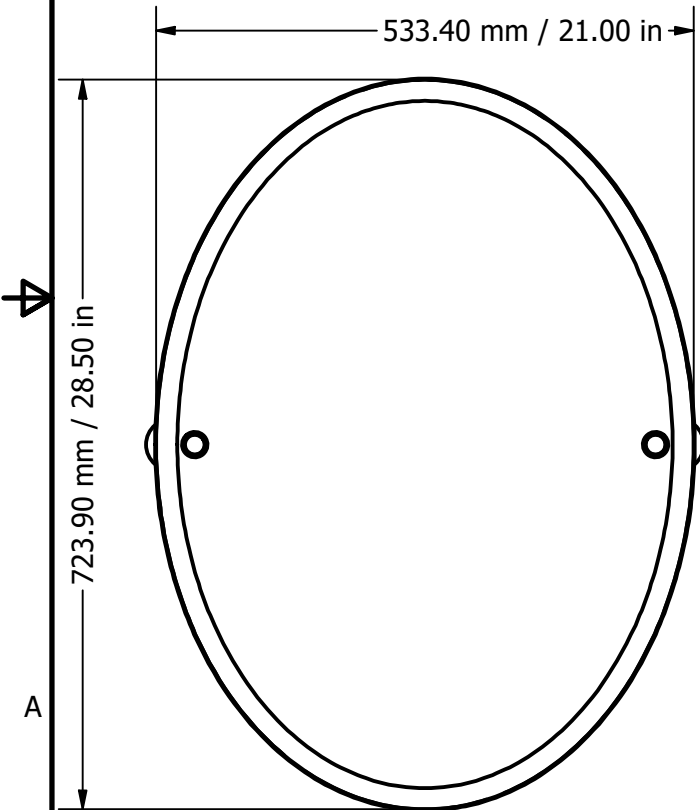

PARTS LIST			
ITEM	QTY	PART NUMBER	DESCRIPTION
1	2	TBBS-2	BACKPLATE
2	1	MROV-91	OVAL MIRROR
3	2	TSPS-2	HUB
4	4	CL-CAP	CAP
5	2	MR-TILT-FITT	HUB
6	4	CRRD-34	CHECK RING
7	2	LNMR-38	RETAINER LOCKNUT
8	2	PSRD-58	HUB
9	2	KBBD-1	HUB

APPROVED FOR PRODUCTION
 By: RICHARD PAUL
 Date: 12-12-18

UNLESS OTHERWISE SPECIFIED	
.X	± .3mm
.XX	± .15mm
.XXX	± .008mm

COPYRIGHT @ALLIEDBRASS 2018	CHECKED 12-12-18	P.D.
	APPROVED 12-12-18	R.A.

DRAWN 12-12-18	IM
CHECKED 12-12-18	P.D.
APPROVED 12-12-18	R.A.

MATERIAL:	BRASS
DESCRIPTION:	Carolina Oval Tilt Mirror with Beveled Edge

FINISH	TBD
QTY	TBD
DRAWING NO.	CL-91
SCALE	1.5:1
SHEET	1 OF 1
REV	0

2

1